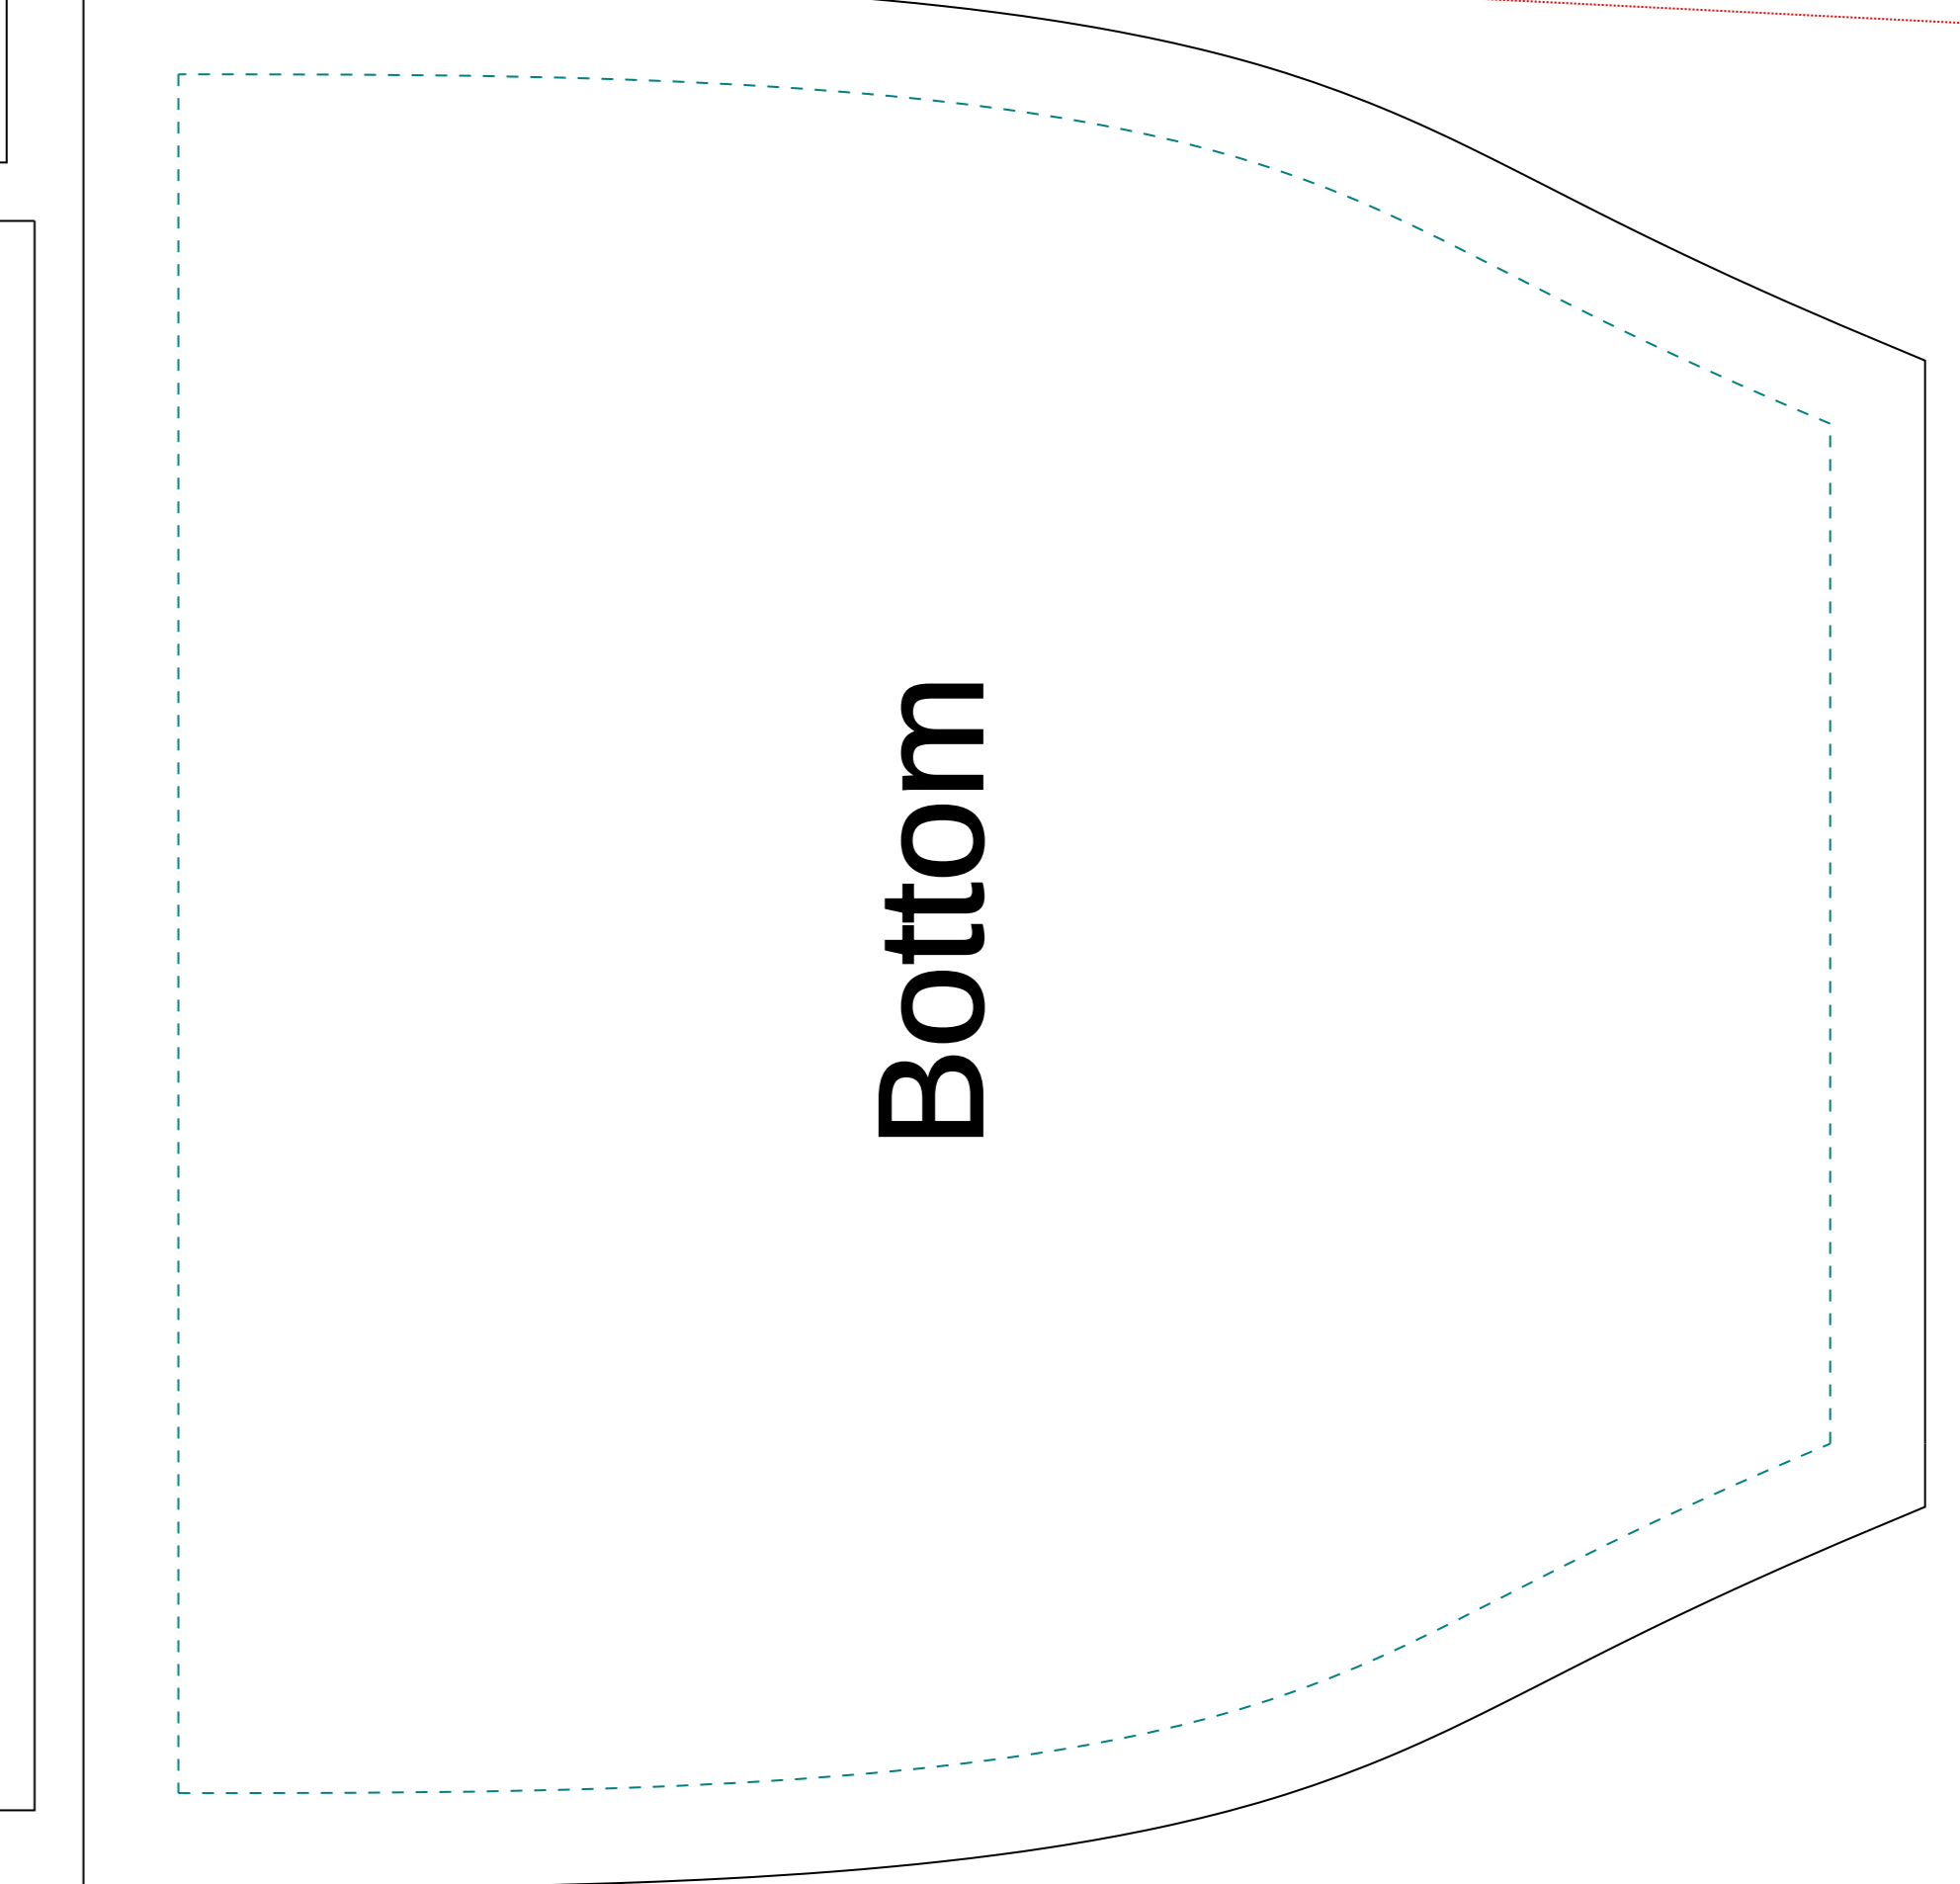

Right Side

Left Side Lining

Back Pocket Lining

Back Pocket Lining

Front Pocket Lining

Front Bottom

Front Top

Roll Top Back

Roll Top Front and Sides

Bottom

Lining

150cm x 68cm

Side Pocket

Side Pocket

Right Side

Left Side

Handle Pos.

Back

Bottom

Outer

150cm x 68cm

Roll Top Back

Roll Top Front and Sides